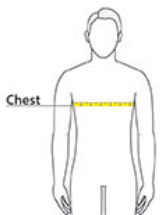

GILDAN®

Gildan® Ultra Cotton® 100% US Cotton Long Sleeve T-Shirt. G2400

PRODUCT MEASUREMENTS

	S	M	L	XL	2XL	3XL	4XL	5XL
Chest	18	20	22	24	26	28	30	32
Sleeve Length	33 1/2	35	36 1/2	38	39 1/2	39 1/2	40	40 1/2
Body Length at Back	28	29	30	31	32	33	34	35

Chest: Measured across the chest one inch below armhole when laid flat.

Sleeve Length: Start at center of neck and measure down shoulder, down sleeve to hem.

Body Length at Back: Measured from high point shoulder to finished hem at back.

SIZE CHARTS

	S	M	L	XL	2XL	3XL	4XL	5XL
Chest	34-36	38-40	42-44	46-48	50-52	54-56	58-60	62-64

HOW TO MEASURE

CHEST

Measure under the arm and around the fullest part of the chest with arms down, keeping tape horizontal.