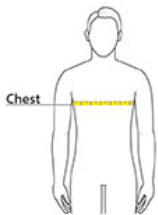

SPEC SHEET + MEASUREMENTS

SPORT-TEK

Sport-Tek® Rival Basketball Rev Jersey. ST900

PRODUCT MEASUREMENTS

	XS	S	M	L	XL	2XL	3XL	4XL
Body Length at Back	27	28	29	30	31	32	32 1/2	33
Chest	17 1/2	19	20 1/2	22	23 1/2	25	27	29

Body Length at Back: Measured from high point shoulder to finished hem at back.

Chest: Measured across the chest one inch below armhole when laid flat.

SIZE CHARTS

	XS	S	M	L	XL	2XL	3XL	4XL
Chest	32-34	35-37	38-40	41-43	44-46	47-49	50-53	54-57

HOW TO MEASURE

CHEST

Measure under the arm and around the fullest part of the chest with arms down, keeping tape horizontal.