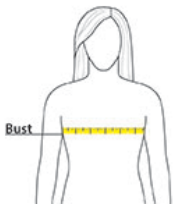

## PRODUCT MEASUREMENTS

	XS	S	M	L	XL	XXL	3XL	4XL
Bust	18 1/2	19 1/2	20 1/2	22	23 1/2	25	27	29
Body Length at Front	26	26 1/2	27	28	29	30	30 1/2	31
Sleeve Length from Center Back	14 1/2	15	15 1/2	16	16 1/2	17	17 1/2	17 1/2

**Bust:** Measured across the chest one inch below armhole when laid flat.

**Body Length at Front:** Measure from high point shoulder to lowest point of hem at front.

**Sleeve Length from Center Back:** Measure from Center Back neck to shoulder point to sleeve hem.

## SIZE CHARTS

	XS	S	M	L	XL	XXL	3XL	4XL
Size	2	4/6	8/10	12/14	16/18	20/22	24/26	28/30
Bust	32-34	35-36	37-38	39-41	42-44	45-47	48-51	52-55

## HOW TO MEASURE