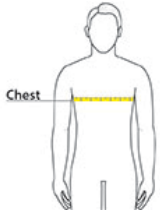

## PRODUCT MEASUREMENTS

	XS	S	M	L	XL
Body Length at Back	21	23	24	25	26
Chest	14 1/2	16 1/2	17 1/2	18 1/2	19 1/2
Set in Sleeve Length	7 1/4	8	8 1/4	8 1/2	8 3/4

**Body Length at Back:** Measured from high point shoulder to finished hem at back.

**Chest:** Measured across the chest one inch below armhole when laid flat.

**Set in Sleeve Length:** Measure from Center Back neck to shoulder point to sleeve hem.

## SIZE CHARTS

	XS	S	M	L	XL
Chest	27-28	29-32	33-34	35-36	37-38

## HOW TO MEASURE