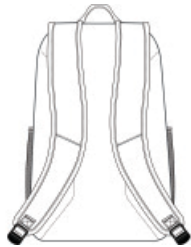

SPEC SHEET + MEASUREMENTS

SPORT-TEK

Sport-Tek® Rec Backpack. BST200

Product photo

- 600D poly PVC/600D doobby poly PVC
- Dedicated back laptop compartment
- Padded back
- Air vent shoe or ball compartment
- Adjustable padded shoulder straps
- Side mesh pockets
- Matte coated zippers
- Matte metal zipper pulls
- Integrated carry handle
- Laptop compartment dimensions: 17.5"h x 12"w x 1"d; fits most 17" laptops
- Dimensions: 19"h x 12.5"w x 7.5"d
- Capacity: 1,709 cu. in./28 L
- Weight: 1.235 lbs./0.56 kg

Note: Bags not intended for use by children 12 and under.

Sketches

front

back

SPEC SHEET + MEASUREMENTS

Sport-Tek[®] Rec Backpack. BST200

COLORS

Please note: PMS code information is shown only when an exact match is available.