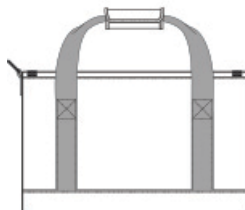

SPEC SHEET + MEASUREMENTS

CornerStone

CornerStone® Tactical Gear Bag. CSB816

Product photo

Compact—yet tactical feature-heavy—this gear bag is rugged and functional. Loop panels stand at the ready to display patches and badges.

- 600D polyester canvas
- D-shaped, zippered main compartment
- Interior storage pockets
- Web carry handles with padded handle wrap
- Adjustable, removable, padded shoulder strap
- Side daisy chains
- Front zippered pocket with daisy chain and loop panel for badges and patches
- Dimensions: 10"h x 16"l x 9.5"d Note: Bags not intended for use by children 12 and under.

Sketches

front

back