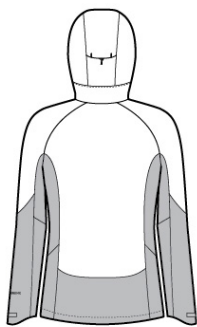

SPEC SHEET + MEASUREMENTS

Eddie Bauer® Women's WeatherEdge® Jacket. EB559

Product photo

Two element-fighting WeatherEdge 5K/5K fabrics come together in this jacket for highly waterproof, breathable performance.

- 94/6 poly/spandex and 92/8 poly/spandex
- Fully seam-sealed
- StormRepel® durable water-repellent (DWR) coating for additional weather protection
- Four-way stretch for easy mobility
- Adjustable hood with locking drawcord
- Waterproof molded front zippered pockets
- Adjustable tab cuffs with hook and loop closures
- Decoration access pocket
- Adjustable locking drawcord hem
- Contrast heat transfer WeatherEdge logo on left sleeve
- Contrast heat transfer Eddie Bauer logo on right hem

CARE INSTRUCTIONS

Machine wash cold with like colors, only non-chlorine bleach when needed, tumble dry low, warm iron if necessary.

Sketches

front

back

SPEC SHEET + MEASUREMENTS

Eddie Bauer® Women's WeatherEdge® Jacket. EB559

PRODUCT MEASUREMENTS

	XS	S	M	L	XL	2XL	3XL	4XL
Size	2	4/6	8/10	12/14	16/18	20/22	24/26	28/30
Bust	28 1/4	28 7/8	29 1/2	30 1/8	30 3/4	31 3/8	32	32 5/8
Body Length at Front	19 1/2	20 1/2	21 1/2	23	24 1/2	26	28	30
Sleeve Length	32 1/2	33	33 1/2	34 1/8	34 3/4	35 3/8	35 3/4	36 1/8