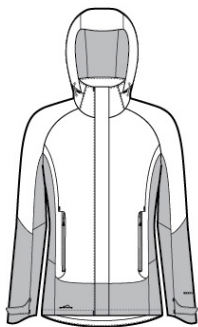

Sketches

front