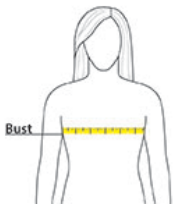

PRODUCT MEASUREMENTS

	XS	S	M	L	XL	XXL	3XL	4XL
Size	2	4/6	8/10	12/14	16/18	20/22	24/26	28/30
Body Length at Back	26 1/4	26 3/4	27 1/4	27 3/4	28 1/4	28 3/4	29 1/4	29 3/4
Bust	17 3/4	18 3/4	19 3/4	21 1/4	22 3/4	24 1/4	26 1/4	28 1/4
Sleeve Length	13 3/4	14 1/4	14 3/4	15 3/8	16	16 5/8	17 1/4	17 7/8

Body Length at Back: Measured from high point shoulder to finished hem at back.

Bust: Measured across the chest one inch below armhole when laid flat.

Sleeve Length: Start at center of neck and measure down shoulder, down sleeve to hem.

SIZE CHARTS

	XS	S	M	L	XL	XXL	3XL	4XL
Size	2	4/6	8/10	12/14	16/18	20/22	24/26	28/30
Bust	32-34	35-36	37-38	39-41	42-44	45-47	48-51	52-55

SPEC SHEET + MEASUREMENTS

PORT AUTHORITY

Port Authority® Women's Dry Zone® UV Micro-Mesh Polo.
LK110

HOW TO MEASURE

BUST

Measure under the arm and around the fullest part of the bust with arms down, keeping tape horizontal.

COLORS

Please note: PMS code information is shown only when an exact match is available.