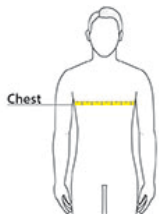

SPEC SHEET + MEASUREMENTS

SPORT-TEK

Sport-Tek® Insulated Vest. JST57

PRODUCT MEASUREMENTS

	XS	S	M	L	XL	2XL	3XL	4XL
Body Length at Back	26 1/2	27 1/2	28 1/2	29 1/2	30 1/2	31 1/2	32	32 1/2
Chest	19	20 1/2	22	23 1/2	25	26 1/2	28 1/2	30 1/2

Body Length at Back: Measured from high point shoulder to finished hem at back.

Chest: Measured across the chest one inch below armhole when laid flat.

SIZE CHARTS

	XS	S	M	L	XL	2XL	3XL	4XL
Chest	32-34	35-37	38-40	41-43	44-46	47-49	50-53	54-57

HOW TO MEASURE

CHEST

Measure under the arm and around the fullest part of the chest with arms down, keeping tape horizontal.