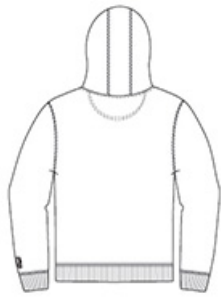

SPEC SHEET + MEASUREMENTS

Carhartt® Rain Defender® Paxton Heavyweight Hooded Zip Mock Sweatshirt. CT100617

Product photo

Rain Defender durable water-repellent technology has your back all day, every day in this rugged mock sweatshirt that stands up to weather and tough jobs.

- 13-ounce, 75/25 cotton/poly blend or 55/45 cotton/poly blend with Rain Defender durable water-repellent finish (Black, New Navy)*
- 55/45 cotton/poly blend with Rain Defender durable water-repellent finish (Carbon Heather)
- Attached jersey-lined three-piece hood with drawcord closure
- Mock neck collar with 8-inch antique-finish brass zipper
- Front hand warmer pocket with hidden security pocket inside
- Stretchable, spandex-reinforced, rib knit cuffs and waistband
- Carhartt label sewn on hand warmer pocket
- Loose fit

*Please note: Select colors in Carhartt fleece are currently transitioning from a 75/25 cotton/poly blend to a 55/45 cotton/poly blend. Weight and fabric properties remain the same. Your order may contain a combination of both fabrics.

CARE INSTRUCTIONS

Machine wash cold with like colors, Do not bleach, Tumble dry low remove promptly.

Sketches

back