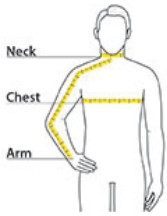

	ML	LL	XLL	2XLL	3XLL
Body Length at Back	33 7/8	34 1/8	34 3/8	34 5/8	34 7/8
Chest	46	50	54	57	60
Sleeve Length from Center Back	36 1/4	36 3/4	37 1/4	37 3/4	38 1/4

Body Length at Back: Measured from high point shoulder to finished hem at back.

Chest: Measured across the chest one inch below armhole when laid flat.

Sleeve Length from Center Back: Measure from Center Back neck to shoulder point to sleeve hem.

SIZE CHARTS

	ML	LL	XLL	2XLL	3XLL
Chest	38 1/2 - 42	42 1/2 - 46	46 1/2 - 50	50 1/2 - 53	53 1/2 - 56
Neck	14 5/8 - 15 1/2	15 5/8 - 16 1/2	16 5/8 - 17 1/2	17 5/8 - 18 1/2	18 5/8 - 19 1/2
Arm	36.25	36.75	37.25	37.75	38.25

SPEC SHEET + MEASUREMENTS

Red Kap® Long Size, Long Sleeve Industrial Work Shirt.
SP14LONG

HOW TO MEASURE

Neck Measure around the fullest part of the neck at the base.
Chest Width Measure under the arm and around the fullest part of the chest with arms down, keeping tape horizontal. **Arm** Place hand on hip. Start at the center of the back of the neck and measure across the shoulder, to the elbow, and then down to the wrist.