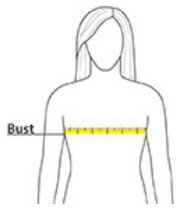

**Body Length at Back:** Measured from high point shoulder to finished hem at back.

**Bust:** Measured across the chest one inch below armhole when laid flat.

**Set in Sleeve Length:** Measure from Center Back neck to shoulder point to sleeve hem.

## SIZE CHARTS

	S	M	L	XL	2XL
Size	4/6	8/10	12/14	16/18	20/22
Bust	33-35	35-37	37-39 1/2	40-42 1/2	42 1/2-45

## HOW TO MEASURE

---

### **BUST**

Measure under the arm and around the fullest part of the bust with arms down, keeping tape horizontal.